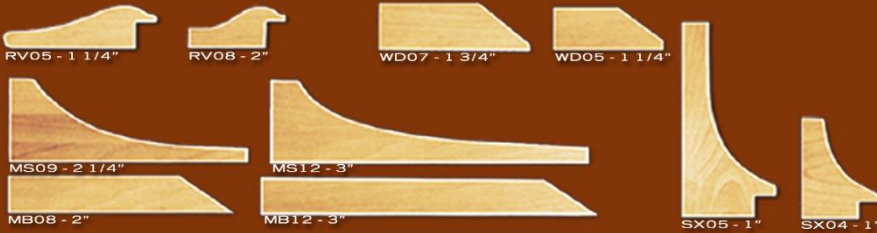

Primed French Bevel Liners

Primed Tapered Liners

Primed Scoop Liners

Other Primed Liners

FRAMING FABRICS

In The Family Of NEUBERG & NEUBERG IMPORTERS GROUP INC.

SPECIALIZING IN FABRICS,
CUSTOM HAND WRAPPED MATS AND LINERS

2024 Price & Product Catalog

Online Ordering!

Fabric Adhesive

www.FramingFabrics.com
6001 Santa Monica Boulevard, Los Angeles, CA 90038
Tel: (800) 832-2742 | Fax: (877) 386-1489 | info@FramingFabrics.com

Prices are subject to change without prior notice.

Prices subject to
change without notice.

Updated: February, 2024